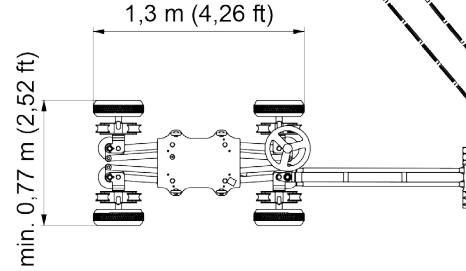

max. 4,65 m (15,25 ft) under-slung  
max. 4,98 m (16,3 ft) over-slung

## Moviebird 12 Technical Specifications\*

Max. nose load	60 kg	132 lbs
Max. extension speed	1.62 m/s	5.3 ft/s
Max. reach	3.66 m	12,0 ft
Telescopic range	2.60 m	8.5 ft
Overall length	2.45 m	8,0 ft
Min. arm weight	90 kg	200 lbs
Fully loaded arm weight	400 kg	880 lbs
Base weight:	150 kg	330 lbs
One counterweight:	11,3 kg	24.8 lbs
Counterweights:	250 kg	550 lbs
Crane weight incl. counterweight:	550 kg	1210 lbs