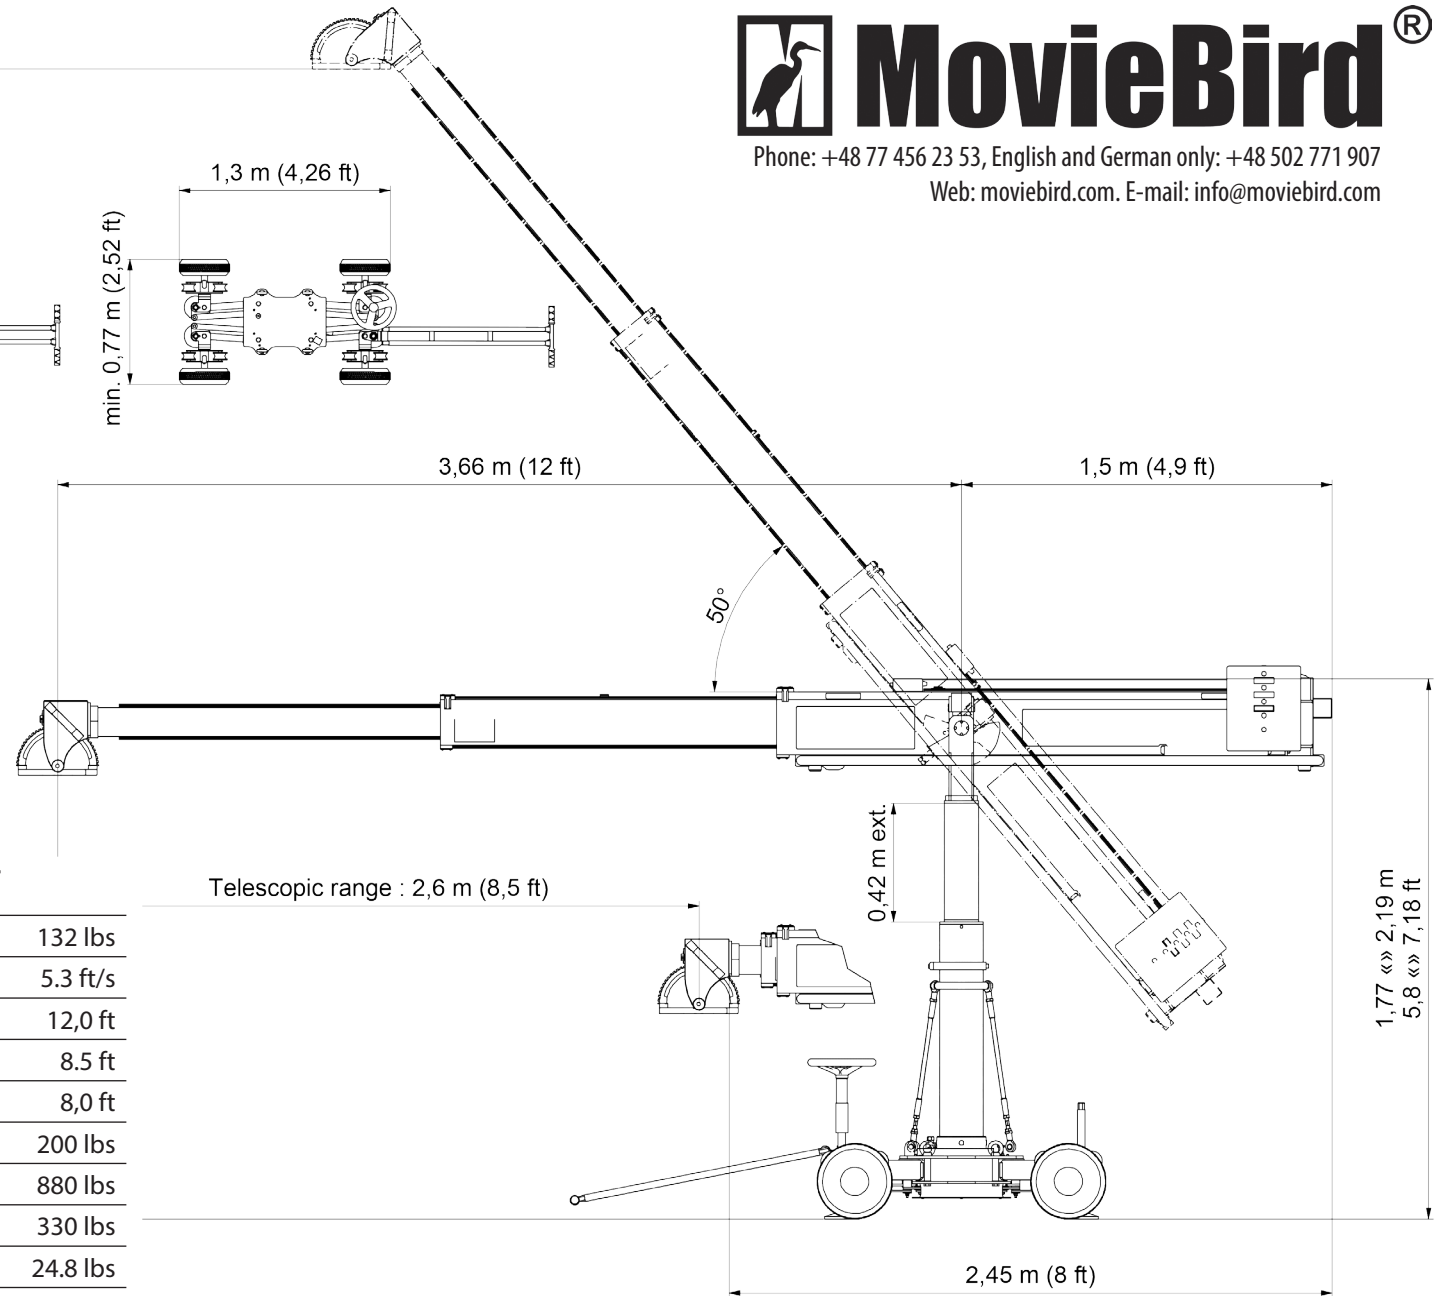

max. 4,65 m (15,25 ft) under-slung  
max. 4,98 m (16,3 ft) over-slung

## Moviebird 12 Technical Specifications\*

Max. nose load	60 kg	132 lbs
Max. extension speed	1.62 m/s	5.3 ft/s
Max. reach	3.66 m	12,0 ft
Telescopic range	2.60 m	8.5 ft
Overall length	2.45 m	8,0 ft
Min. arm weight	90 kg	200 lbs
Fully loaded arm weight	400 kg	880 lbs
Base weight:	150 kg	330 lbs
One counterweight:	11,3 kg	24.8 lbs
Counterweights:	250 kg	550 lbs
Crane weight incl. counterweight:	550 kg	1210 lbs