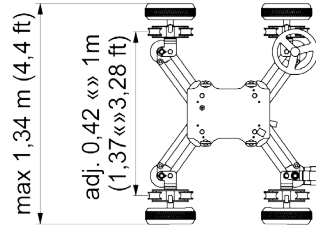

max. 4,65 m (15,25 ft) under-slung  
max. 4,98 m (16,3 ft) over-slung

## Moviebird 12 Technical Specifications\*

Max. nose load	60 kg	132 lbs
Max. extension speed	1.62 m/s	5.3 ft/s
Max. reach	3.66 m	12,0 ft
Telescopic range	2.60 m	8.5 ft
Overall length	2.45 m	8,0 ft
Min. arm weight	90 kg	200 lbs
Fully loaded arm weight	400 kg	880 lbs
Base weight:	150 kg	330 lbs
One counterweight:	11,3 kg	24.8 lbs
Counterweights:	250 kg	550 lbs
Crane weight incl. counterweight:	550 kg	1210 lbs