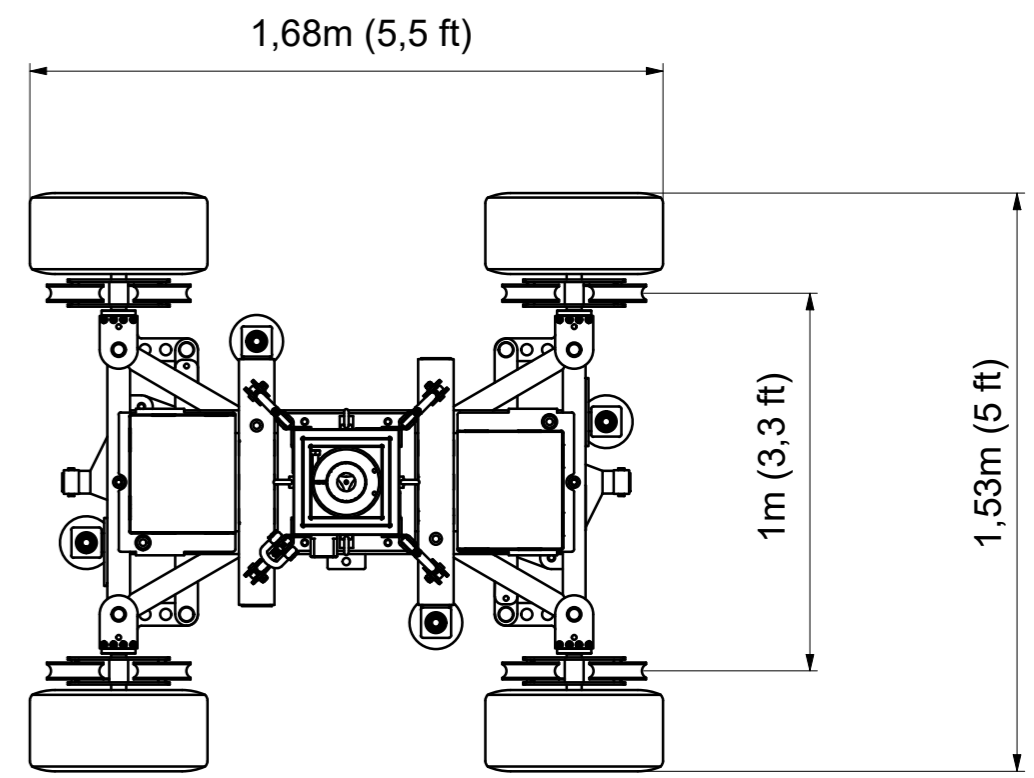

max 11,5m (37,7 ft), min 10,7m (35,1 ft), +1m (3,3ft) when overslung

MovieBird 45 specification:
Max. nose load: 50 kg / 110 lbs
Max. arm speed: 1,85 m/s (6 ft/s)
Arm weight: 563 kg / 1241 lbs.
One counterweight: 16kg / 35,3 lbs
Crane weight including counterweights: 2010 kg / 4432 lbs.

11,15 m (36,5 ft) telescopic range

max. 2,7 m (8,85 ft)
min. 1,9 m (6,25 ft)