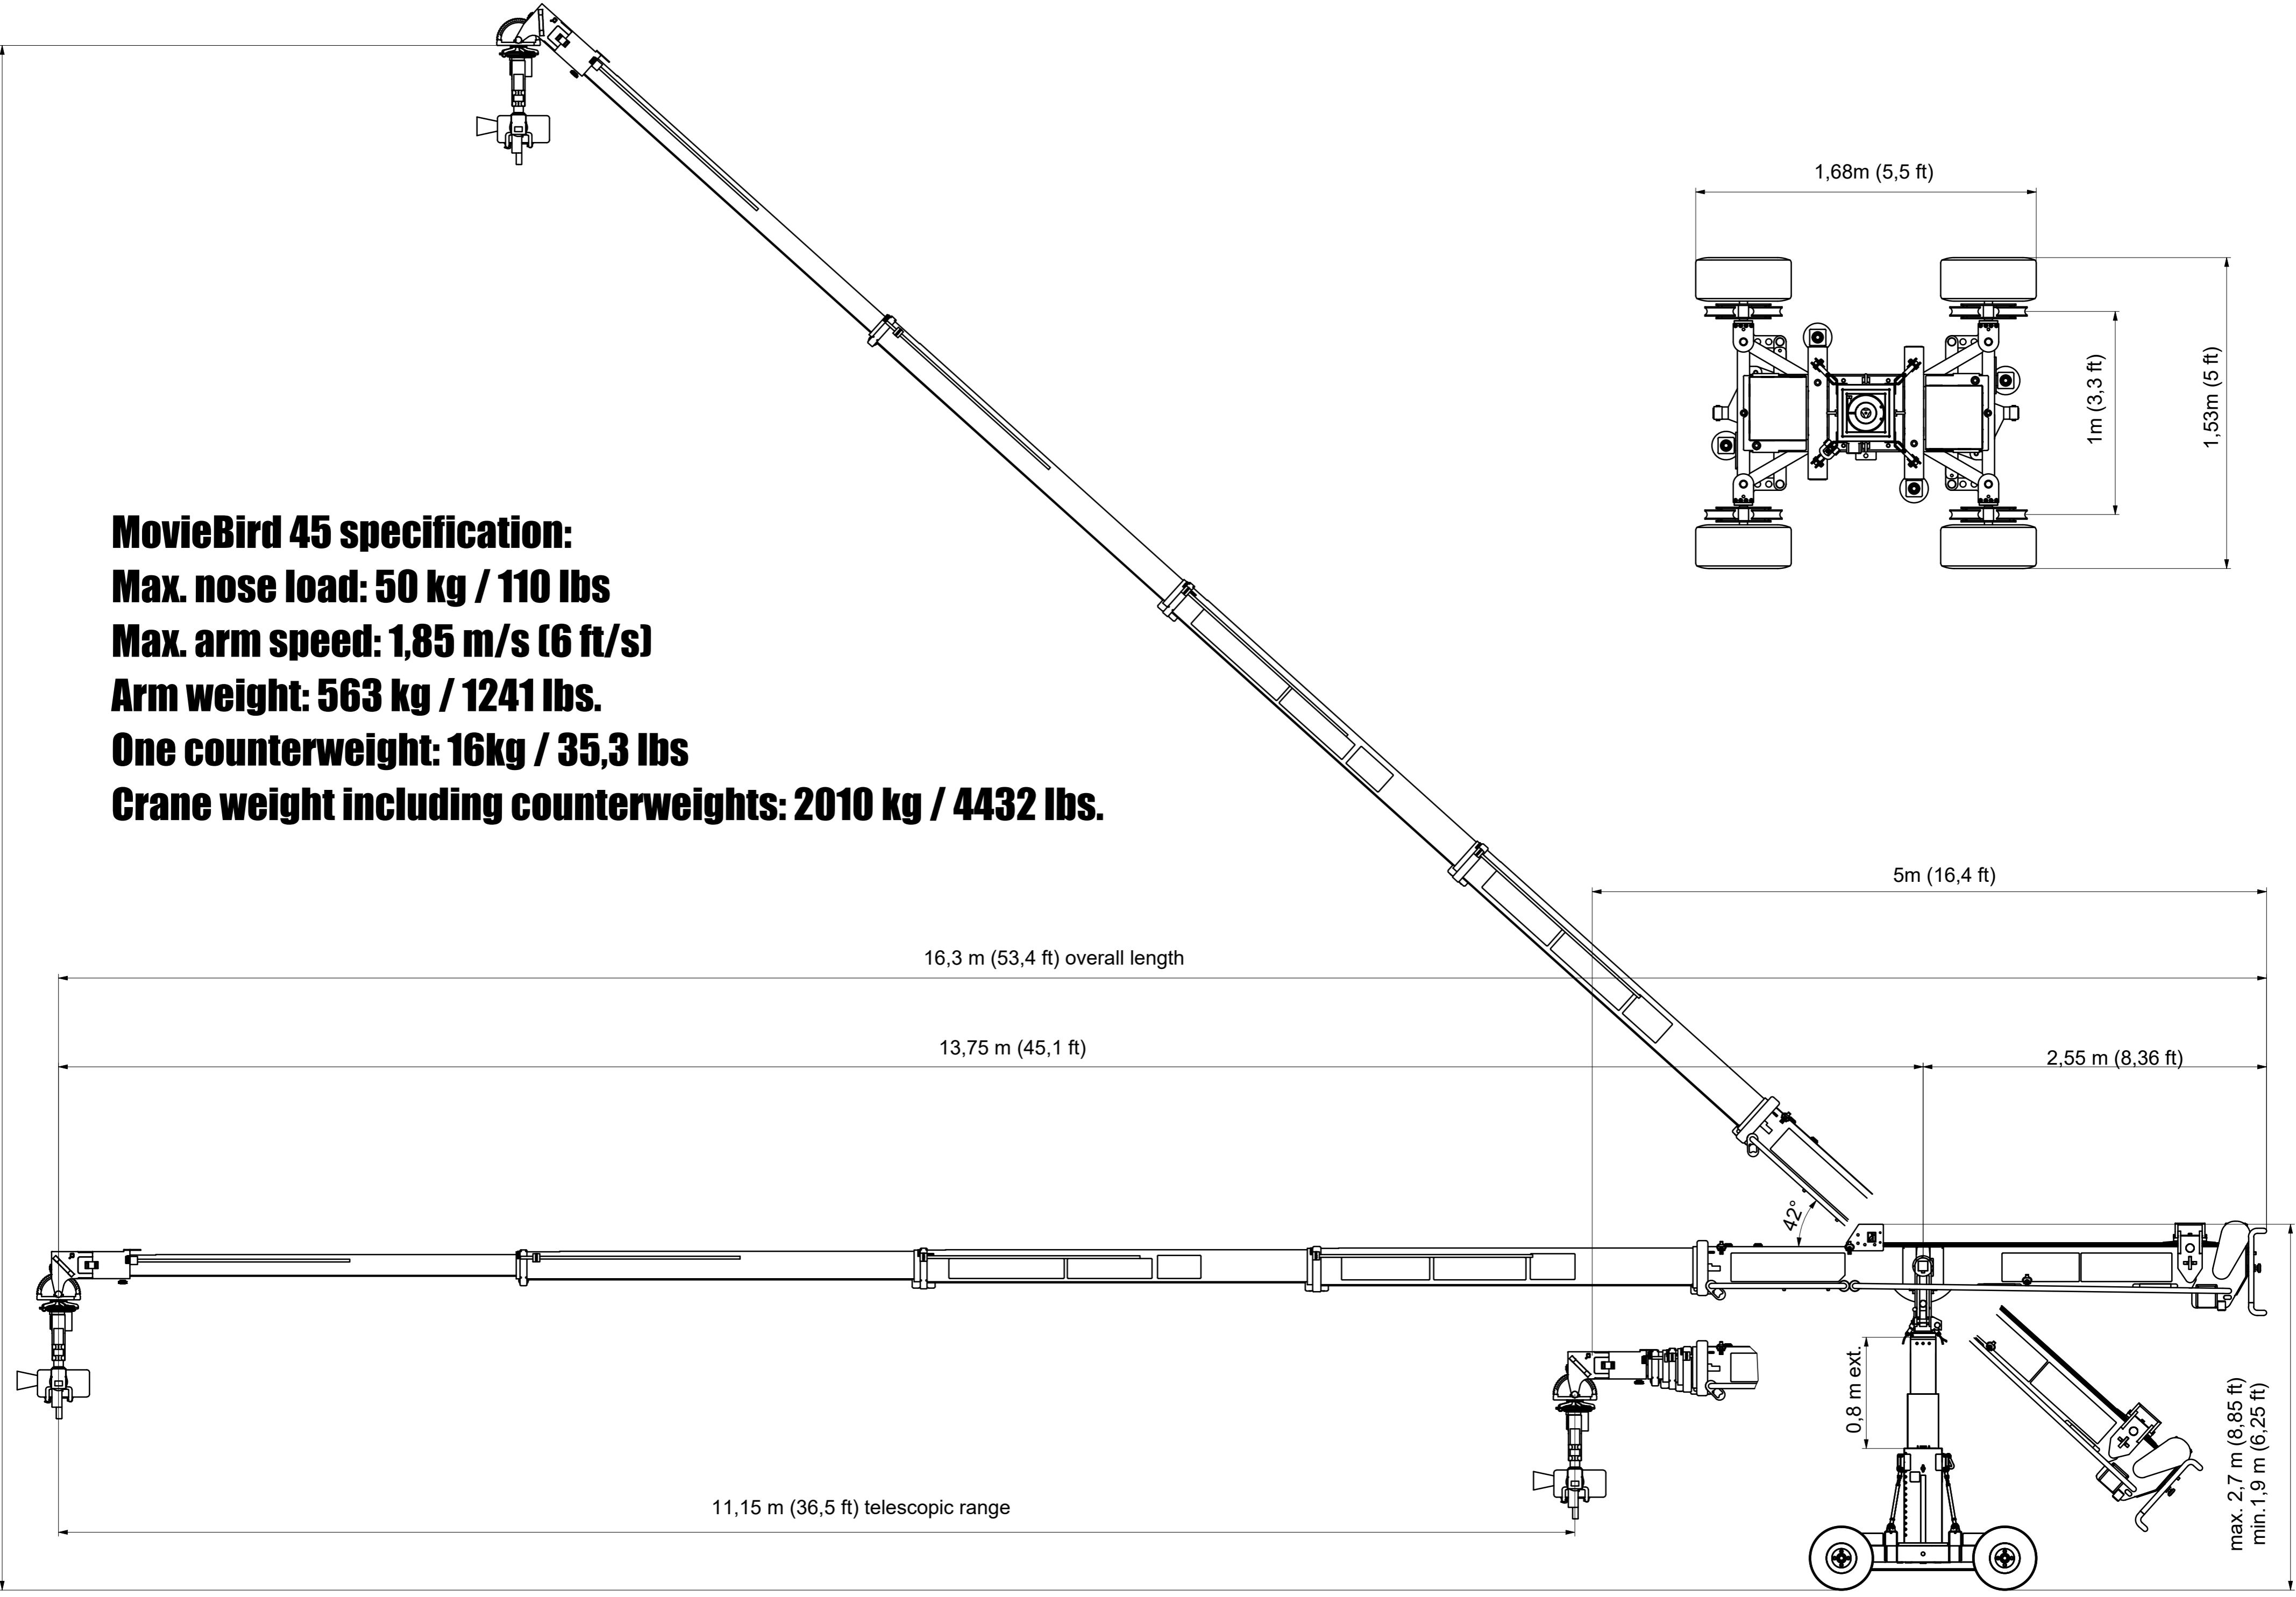

max 11,5m (37,7 ft), min 10,7m (35,1 ft), +1m (3,3ft) when overslung

MovieBird 45 specification:
Max. nose load: 50 kg / 110 lbs
Max. arm speed: 1,85 m/s (6 ft/s)
Arm weight: 563 kg / 1241 lbs.
One counterweight: 16kg / 35,3 lbs
Crane weight including counterweights: 2010 kg / 4432 lbs.

11,15 m (36,5 ft) telescopic range

max. 2,7 m (8,85 ft)
min. 1,9 m (6,25 ft)