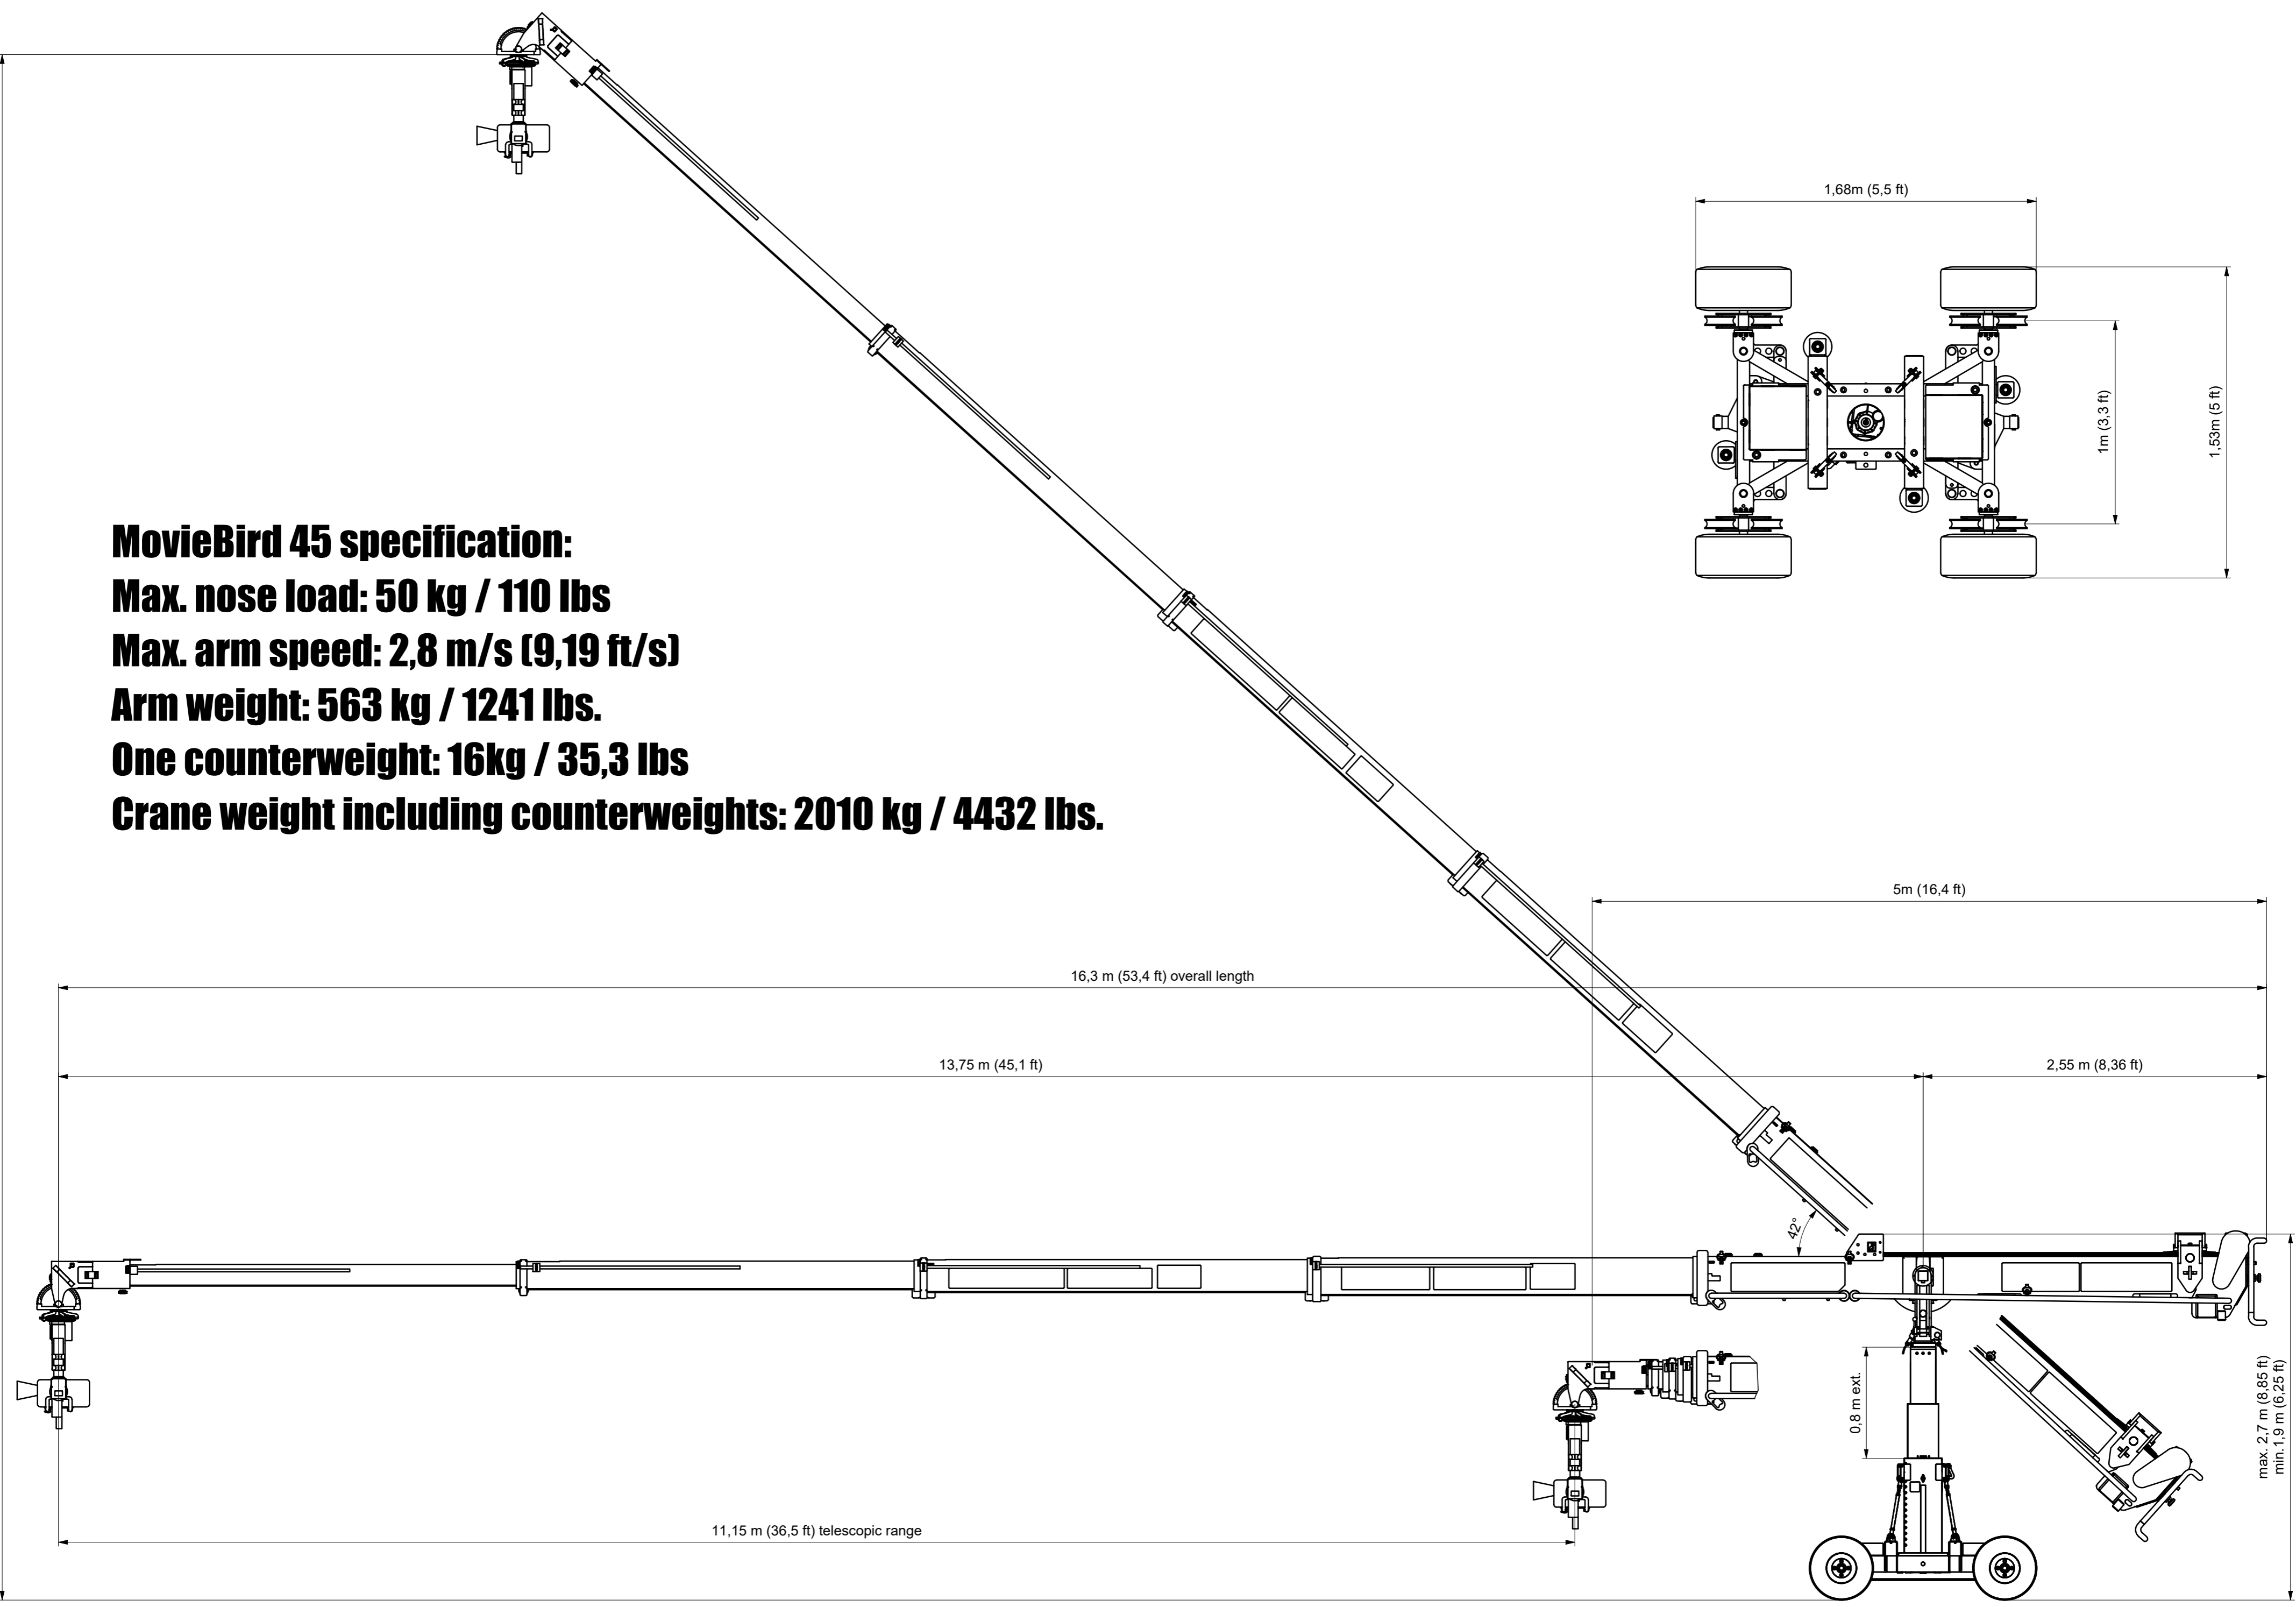

max 11,5m (37,7 ft)  
min 10,7m (35,1 ft)  
+1m (3,3ft) when overslung

**MovieBird 45 specification:**

**Max. nose load: 50 kg / 110 lbs**

**Max. arm speed: 2,8 m/s (9,19 ft/s)**

**Arm weight: 563 kg / 1241 lbs.**

**One counterweight: 16kg / 35,3 lbs**

**Crane weight including counterweights: 2010 kg / 4432 lbs.**

16,3 m (53,4 ft) overall length

13,75 m (45,1 ft)

11,15 m (36,5 ft) telescopic range

1,68m (5,5 ft)

1m (3,3 ft)

1,53m (5 ft)

5m (16,4 ft)

2,55 m (8,36 ft)

0,8 m ext.

max. 2,7 m (8,85 ft)  
min. 1,9 m (6,25 ft)